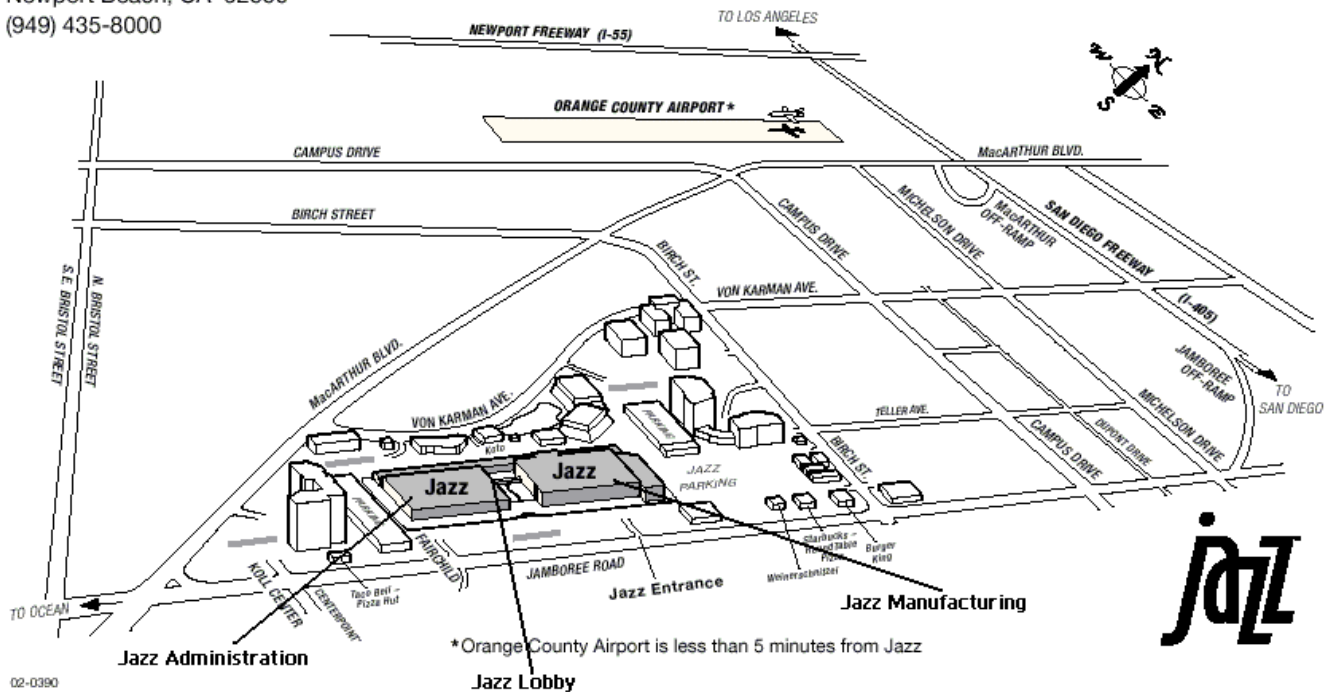

Directions to Jazz Semiconductor Headquarters

Jazz Semiconductor
4321 Jamboree Road
Newport Beach, CA 92660
(949) 435-8000

Directions to Jazz — From the San Diego Freeway (I-405 South)

- Exit at Jamboree Road (South — toward ocean)
- Pass Michelson, Campus, and Birch
- Turn right at Jazz sign
- Follow signs to lobby

Directions to Jazz — From the Orange County Airport

- Exit airport to MacArthur Blvd. and go right
- Drive 1 mile and turn left on Jamboree Road
- Pass Fairchild and turn left at Jazz sign
- Follow signs to lobby